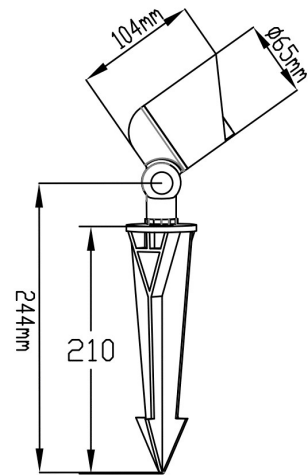

RGBCW LED BRASS SPOTLIGHT

Description

Smart control RGBW cast brass landscape spotlight; Bluetooth & RF dual-module; Multiple colors and tunable white from 2200K to 5000K; Cast brass construction and antique bronze finish; Screw in and out design, pogo pin connection; Easy-replace LED module and replace the LED module like changing a bulb so as to save labor costs; Use both smartphones and remote controllers to control; Waterproof structure and craftsmanship; IP67; Lifetime warranty; Ideal choice for accent lighting.

Specs

WATT	R	G	B	2200K		2700K	3000K	4000K	5000K
	14	14	14	14	14	14	14	14	14
LUMENS	379	579	120	555	532	570	671	772	
BEAM ANGLE	60°								
INPUT	8-18V ac								
IP RATING	67								
HOUSING	Cast brass								
FINISH	Antique bronze								
LIFESPAN	40,000 hrs								
LEAD WIRE	8ft SPT1 lead wire								
CONTROL	App & Remote controllers								