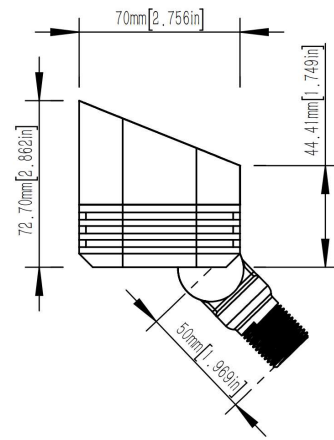

RGBW LED BRASS FLOOD LIGHT

Description

Smart control integrated LED RGBW brass flood light delivering multiple lighting effects: RGB color changing and CCT tunable from 2200K to 5000K. RF & Bluetooth dual-module; Control via App on smart devices and remote controller. Using either App or remote controllers to dim, group. Timing function is available in the App. At color lighting modes, lights in a group will synchronize well to present consistent lighting performance. Durable cast brass construction with antique bronze finish. Ideal choice to illuminate walls, signs, tree canopies and similar applications requiring wide-spread lighting.

Features

- RF & Bluetooth Dual-module
- Multi Colors & Tunable White from 2200K to 5000K
- Cast Brass Construction & Bronze Finish
- Waterproof & IP67
- Overheat Protection
- Use both App and Remote Controllers to Operate

Specs

WATT	R	G	B	2200K	2700K	3000K	4000K	5000K	
		18	18	18	18	18	18	18	18
LUMENS	380	653	140	704	757	777	800	820	
BEAM ANGLE	120°								
INPUT	8-18V ac								
IP RATING	67								
HOUSING	Cast brass								
FINISH	Antique bronze								
LIFESPAN	40,000 hrs								
LEAD WIRE	8ft SPT1 lead wire								
CONTROL	APP & Remote controller								

SPECIAL NOTES

- NOT for underwater applications
- DO NOT work with triac dimmers
- DO NOT work with electronic transformers

APP Download Entrance

Megrez Smart
(For Apple Devices)

Megrez Smart
(For Android Devices)

*****Remote controllers and stakes are sold separately.